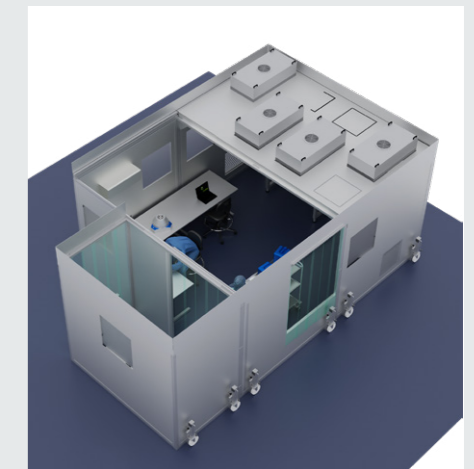

GT STRIP

PVC CLEANROOM CURTAIN

Guardtech offer a superior PVC strip curtain solution for our range of Isopod Rapid Cleanrooms Softwall models, ensuring your process requirements are achieved in the most stylish yet practical manner possible.

The Guardtech Group's Directors, Design Engineers and Installation team have worked together to select the best range of regular, anti-static and fire-resistant PVC strip curtain solutions available.

Read on to discover the benefits and compromises of this innovative solution.

And let Guardtech take your operation to the next level.