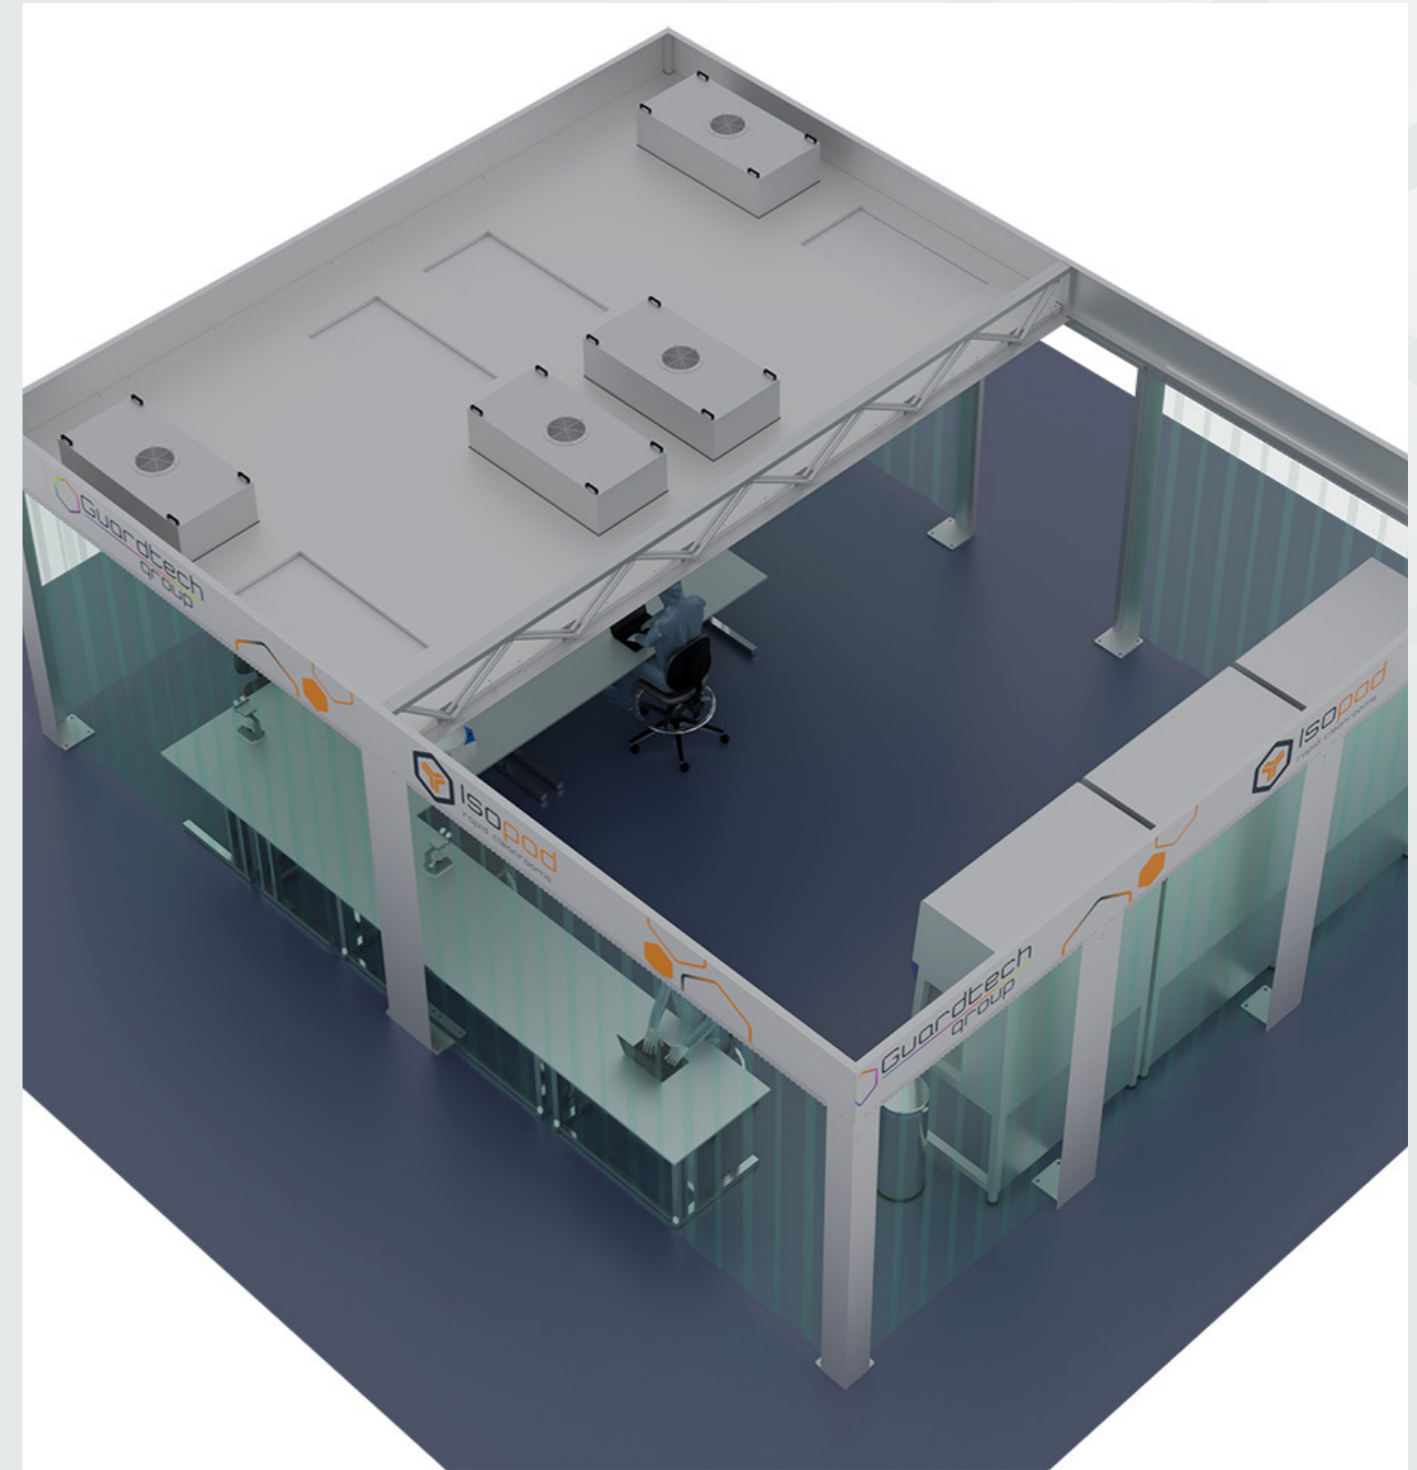

## PVC CLEANROOM CURTAIN

Guardtech offer a superior PVC strip curtain solution for our range of Isopod Rapid Cleanrooms Softwall models, ensuring your process requirements are achieved in the most stylish yet practical manner possible.

# GT STRIP MAX

GT Strip Max is a superior PVC strip curtain solution used on the Guardtech Group's range of Isopod Rapid Cleanrooms – a quick-assembly, 'flat-pack' controlled environment solution for a wide variety of applications.

GT Strip Max is a superior PVC strip curtain system used on the Guardtech Group's range of quick-assembly cleanroom solutions, Isopod Rapid Cleanrooms.

PVC strip curtains form a flexible thermal barrier, designed to allow hands-free, easy access for both operators and equipment.