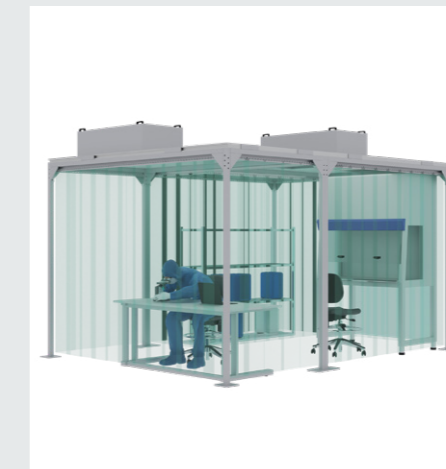

GT STRIP

PVC CLEANROOM CURTAIN

Guardtech offer a superior PVC strip curtain solution for our range of Isopod Rapid Cleanrooms Softwall models, ensuring your process requirements are achieved in the most stylish yet practical manner possible.

The Guardtech Group's Directors, Design Engineers and Installation team have worked together to select the best range of regular, anti-static and fire-resistant PVC strip curtain solutions available.

Read on to discover the benefits and compromises of this innovative solution.

And let Guardtech take your operation to the next level.