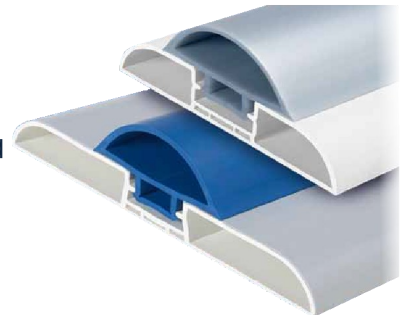

# Hygienic Wall Protection

- Aesthetically pleasing
- Easy to clean and maintain
- Coloured inserts
- Hidden Fixings
- Supplied in 4m lengths
- Made from high impact PVC
- End pieces to suit

## WP100/WP150 with WPC insert

Bump rail 100mm or 150mm wide with flush inserts available in a range of colours.

## WP150 with WPCS insert

Bump rail 150mm wide with curved inserts available in a range of colours.

## BE80 with BEC80 insert

80mm wide co-extruded PVC bump rail. Available in flexible 20m lengths, with a range of coloured inserts.