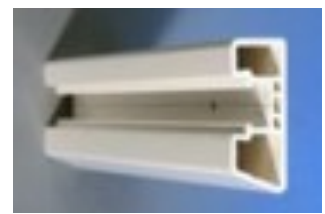

Hygienic Wall Protection

- Aesthetically pleasing
- Easy to clean and maintain
- Coloured inserts
- Hidden Fixings
- Supplied in 4m lengths
- Made from high impact PVC
- End pieces to suit

WP100/WP150 with WPC insert

Bump rail 100mm or 150mm wide with flush inserts available in a range of colours.

WP150 with WPCS insert

Bump rail 150mm wide with curved inserts available in a range of colours.

BE80 with BEC80 insert

80mm wide co-extruded PVC bump rail. Available in flexible 20m lengths, with a range of coloured inserts.

PX44264

150mm wide bump rail.

PX44115

70mm wide bump rail.