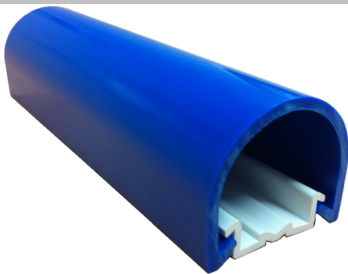

BU30 with BUPF30 insert

30mm wide curved bump rail made from high impact PVC.