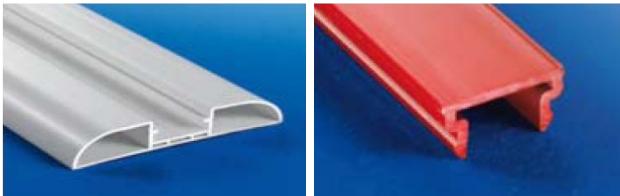

# Hygienic Wall Protection

- Aesthetically pleasing
- Easy to clean and maintain
- Coloured inserts
- Hidden Fixings
- Supplied in 4m lengths
- Made from high impact PVC
- End pieces to suit

## WP100/WP150 with WPC insert

Bump rail 100mm or 150mm wide with flush inserts available in a range of colours.

## WP150 with WPCS insert

Bump rail 150mm wide with curved inserts available in a range of colours.

## BE80 with BEC80 insert

80mm wide co-extruded PVC bump rail. Available in flexible 20m lengths, with a range of coloured inserts.