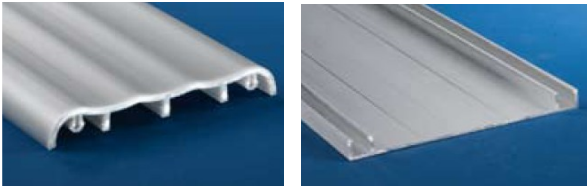

BU150 with BUAF insert