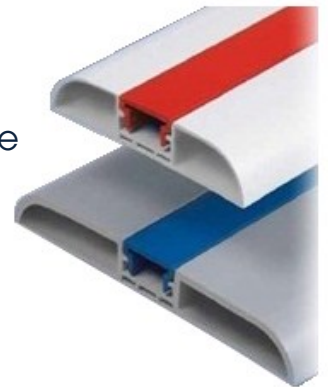

# Hygienic Wall Protection

- Aesthetically pleasing
- Easy to clean and maintain
- Coloured inserts
- Hidden Fixings
- Supplied in 4m lengths
- Made from high impact PVC
- End pieces to suit

## WP100/WP150 with WPC insert

Bump rail 100mm or 150mm wide with flush inserts available in a range of colours.

## WP150 with WPCS insert

Bump rail 150mm wide with curved inserts available in a range of colours.

## BE80 with BEC80 insert

80mm wide co-extruded PVC bump rail. Available in flexible 20m lengths, with a range of coloured inserts.